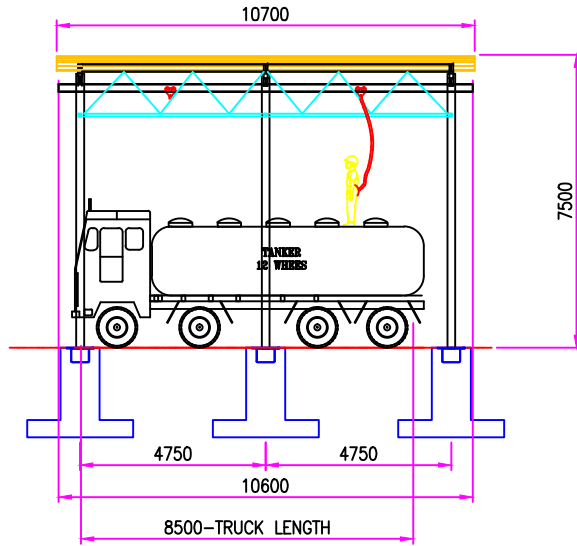

THIS DRAWING AND DESIGN IS THE PROPERTY OF KE-MATERIAL HANDLING Pvt. Ltd., AND MUST NOT BE COPIED OR LENT WITHOUT PRIOR PERMISSION IN WRITING.

ELEVATION