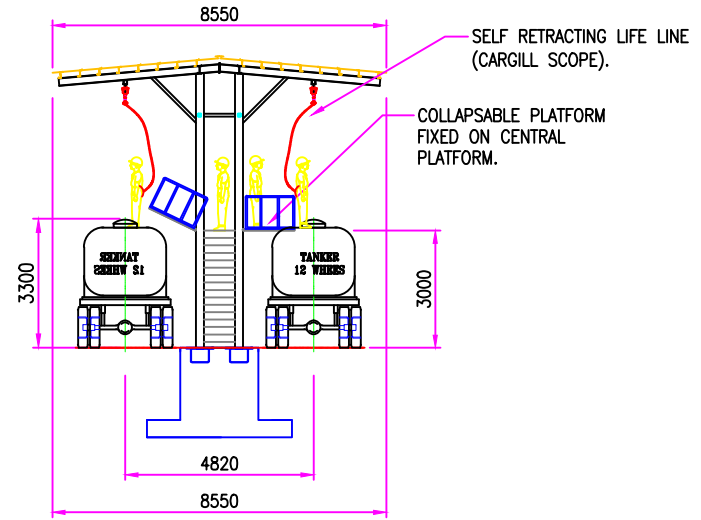

VIEW-'A-A'