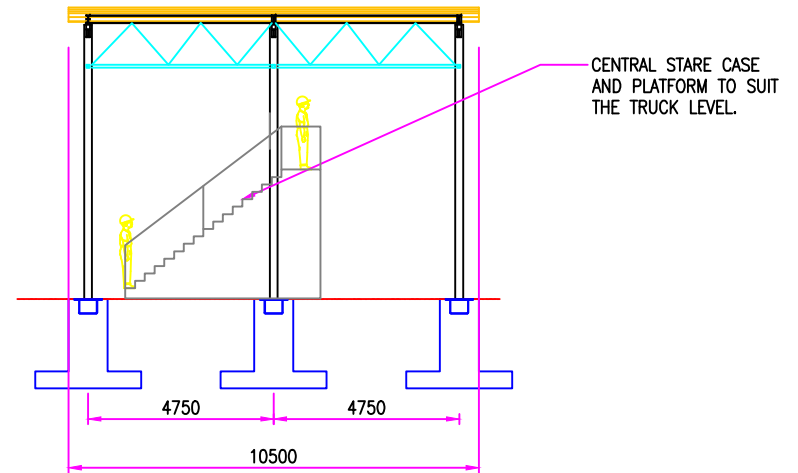

THIS DRAWING AND DESIGN IS THE PROPERTY OF KE-MATERIAL HANDLING Pvt. Ltd., AND MUST NOT BE COPIED OR LENT WITHOUT PRIOR PERMISSION IN WRITING.

ELEVATION

VIEW-'A-A'

PLAN

VIEW-'B-B'

KE-MATERIAL HANDLING Pvt. Ltd.,
 BANGALORE 560 058.
 KARNATAKA, INDIA
 www.materialhandling.in

STANDRD	COMPANY	IS	DESCRIPTION	PROJECT	
SCALE	STD	DATE	GENERAL LAYOUT OF TRUCK FOR 2 TRUCK FALL PROTECTION		R.M Est.Wt.:
DRAWN	MM	06.03.15			REV. 0
CHKD					
APPRD.					
Projection			JOB NO. ALK/15/3/1	Drg. No. ALK/15/3/1	SHEET 1 OF 1