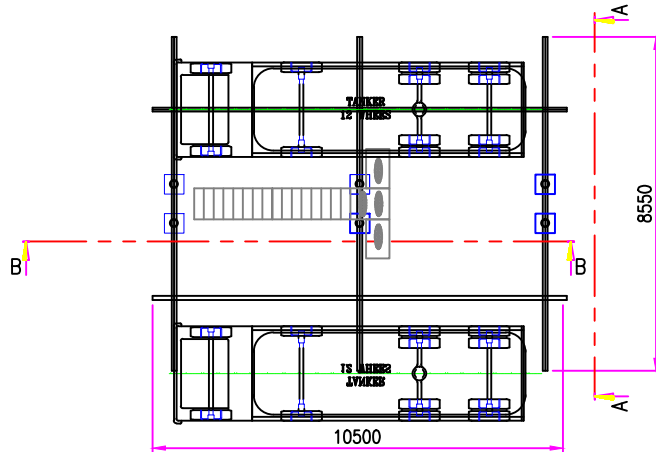

THIS DRAWING AND DESIGN IS THE PROPERTY OF KE-MATERIAL HANDLING Pvt. Ltd., AND MUST NOT BE COPIED OR LENT WITHOUT PRIOR PERMISSION IN WRITING.

ELEVATION

VIEW-'A-A'

PLAN

VIEW-'B-B'

KE-MATERIAL HANDLING Pvt. Ltd.,
 BANGALORE 560 058.
 KARNATAKA, INDIA
 www.materialhandling.in

STANDRD	COMPANY	IS	DESCRIPTION	PROJECT	
SCALE	STD	DATE	GENERAL LAYOUT OF TRUCK FOR 2 TRUCK FALL PROTECTION		R.M Est.Wt.:
DRAWN	MM	06.03.15			REV. 0
CHKD					
APPRD.					
Projection			JOB NO. ALK/15/3/1	Drg. No. ALK/15/3/1	SHEET 1 OF 1